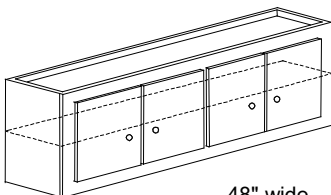

48" wide

W 4818-12	\$823
-----------	-------

Doors and drawer fronts are priced separately.
See section E for details.

21", 24", and 27" High Wall Units - 12" Depth
Includes 1 Adj Shelf

15" - 21" wide

21" High Wall Units