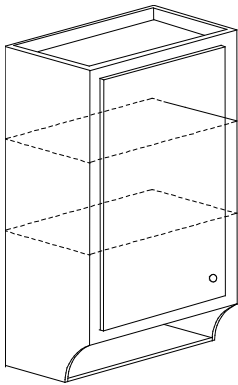

Curved Wall Cabinets - 12" Depth

The sides of curved wall cabinets are solid wood (3/4" thick) and extend down 6" overall. Cabinet is manufactured with flush ends.

The 3/4" shelf is 8" deep when cabinet is 12".

Cabinets 30" high include 1 adjustable shelf, cabinets 36"-42" high include 2 adjustable shelves, and cabinets 48" high or higher include 3.

i.e. CW 1224-12-30 cabinet section is 24" high and the overall height is 30".

30" overall height

CW 1224-12-30	L-R	$637
CW 1524-12-30	L-R	$655
CW 1824-12-30	L-R	$674
CW 2124-12-30	L-R	$697

36" overall height

CW 1230-12-36	L-R	$842
CW 1530-12-36	L-R	$874
CW 1830-12-36	L-R	$906
CW 2130-12-36	L-R	$940

42" overall height

CW 1236-12-42	L-R	$899
CW 1536-12-42	L-R	$935
CW 1836-12-42	L-R	$972
CW 2136-12-42	L-R	$1014

48" overall height

CW 1242-12-48	L-R	$969
CW 1542-12-48	L-R	$1005
CW 1842-12-48	L-R	$1043
CW 2142-12-48	L-R	$1085