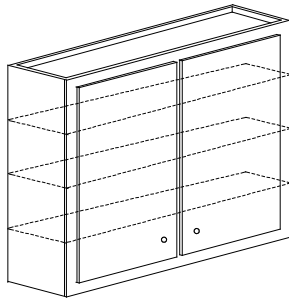

39", 42", 45", and 48" High Wall Units - 12" Depth, cont.

Includes 3 Adj Shelves

NOTE: Frameless 39"-48" wide cabinets will have a 3/4" center partition.

39" - 45" wide

39" High Wall Units

W 3939-12	$1232
W 4239-12	$1298
W 4539-12	$1364

42" High Wall Units

W 3942-12	$1294
W 4242-12	$1362
W 4542-12	$1434

45" High Wall Units

W 3945-12	$1424
W 4245-12	$1498
W 4545-12	$1577

48" High Wall Units

W 3948-12	$1553
W 4248-12	$1635
W 4548-12	$1721

39" High Wall Units

W 4839-12	$1602