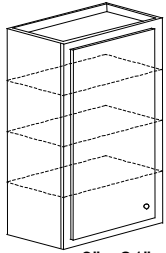

W 4833-12	\$1306
-----------	--------

W 4836-12	\$1403
-----------	--------

Doors and drawer fronts are priced separately.
See section E for details.

F-5

39", 42", 45", and 48" High Wall Units - 12" Depth
Includes 3 Adj Shelves