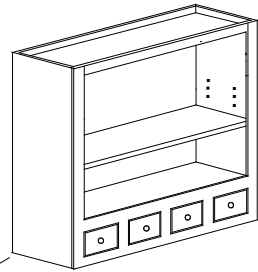

Stonebridge Wall Spice Cabinet - 12" Depth

12" WS 3630-12 shown

Cabinet is 12" deep with finished interior. Spice drawers are inset with square edges.

30" high cabinets have 1 adjustable shelf.
36" and 42" cabinets have 2 adjustable shelves.

Drawer openings will be 4 1/2" high when using framed cabinetry.
Frameless cabinetry will have 5 1/4" high openings.

WS 1530-12	2 drawers	$810	WS 1536-12	2 drawers	$850	WS 1542-12	2 drawers	$910
WS 1830-12	2 drawers	$835	WS 1836-12	2 drawers	$875	WS 1842-12	2 drawers	$950
WS 2130-12	2 drawers	$865	WS 2136-12	2 drawers	$1000	WS 2142-12	2 drawers	$1000
WS 2430-12	3 drawers	$1000	WS 2436-12	3 drawers	$1075	WS 2442-12	3 drawers	$1200
WS 2730-12	3 drawers	$1020	WS 2736-12	3 drawers	$1100	WS 2742-12	3 drawers	$1225
WS 3030-12	3 drawers	$1075	WS 3036-12	3 drawers	$1175	WS 3042-12	3 drawers	$1325
WS 3330-12	4 drawers	$1185	WS 3336-12	4 drawers	$1300	WS 3342-12	4 drawers	$1450
WS 3630-12	4 drawers	$1235	WS 3636-12	4 drawers	$1350	WS 3642-12	4 drawers	$1550
WS 3930-12	5 drawers	$1350	WS 3936-12	5 drawers	$1500	WS 3942-12	5 drawers	$1650
WS 4230-12	5 drawers	$1400	WS 4236-12	5 drawers	$1550	WS 4242-12	5 drawers	$1725

Stonebridge Wall Spice Corner Cabinet

Cabinets up to 30" high have 1 adjustable shelf.
Cabinets 33" high and taller have 2 adjustable shelves.

Drawer openings will be 4 1/2" high when using framed cabinetry.
Frameless cabinetry will have 5 1/4" high openings.