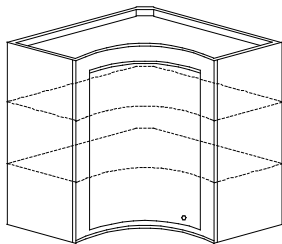

Curved Wall Corner Cabinet - 12" Depth

Please call factory for availability and pricing.