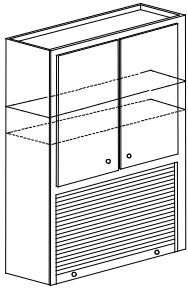

30" upper cabinet

WT 2448-12	$1142
WT 2748-12	$1168
WT 3048-12	$1274
WT 3348-12	$1336
WT 3648-12	$1406
WT 3948-12	$1452
WT 4248-12	$1525

33" upper cabinet

WT 2451-12	$1245
WT 2751-12	$1267
WT 3051-12	$1396
WT 3351-12	$1464
WT 3651-12	$1545
WT 3951-12	$1593
WT 4251-12	$1675

36" upper cabinet

WT 2454-12	$1347
WT 2754-12	$1364
WT 3054-12	$1518
WT 3354-12	$1592
WT 3654-12	$1683
WT 3954-12	$1733
WT 4254-12	$1824

39" upper cabinet

WT 2457-12	$1381
WT 2757-12	$1396
WT 3057-12	$1559
WT 3357-12	$1636
WT 3657-12	$1729
WT 3957-12	$1780
WT 4257-12	$1874

42" upper cabinet

WT 2460-12	$1414
WT 2760-12	$1428
WT 3060-12	$1600
WT 3360-12	$1679
WT 3660-12	$1774
WT 3960-12	$1826
WT 4260-12	$1924