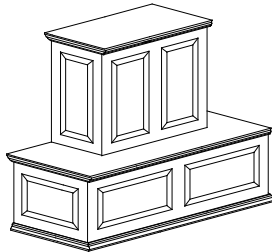

Boxed Hood with Shelf

Boxed hood with cover moulding applied to the 3/4" plywood front. 3/4" thick x 6" deep shelf edged with COVER-MLD. 3 WSB 5" x 5" Type B small shelf brackets under shelf.

NOTE: non-operable doors or wainscoting in lieu of molding, send drawing for quote.

WH-BS-3630	$2904	WH-BS-4830	$3340	WH-BS-6030	$3891	WH-BS-7230	$4475
WH-BS-3636	$3036	WH-BS-4836	$3491	WH-BS-6036	$4015	WH-BS-7236	$4617
WH-BS-3642	$3168	WH-BS-4842	$3643	WH-BS-6042	$4190	WH-BS-7242	$4820

Wood Hood - Double Boxed

Lower section boxed with flush top and LC-MLD applied top and bottom, increasing width 3 5/8". Depth will increase 1 13/16". Bottom 15" high, 18" deep. Top section boxed with LC-MLD top. Top 12" deep. Two panels front and one panel each side on both top and bottom sections.

Specify WH-DB - specify size including depth.

WH-DB-3636	$7936	WH-DB-4836	$8303	WH-DB-6036	$8672
WH-DB-3639	$8119	WH-DB-4839	$8488	WH-DB-6039	$8857
WH-DB-3642	$8303	WH-DB-4842	$8672	WH-DB-6042	$9041