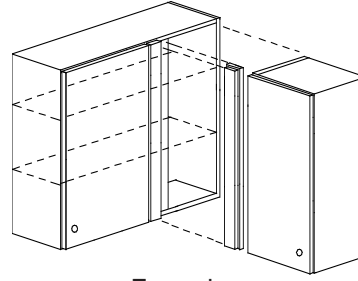

Wall Corner Cabinet, 12" Depth

WBC 3030-12 R
(right)
shown

Frameless

Any standard-size wall cabinet 24" through 48" wide may be ordered as a wall corner cabinet for the same price as the standard wall cabinet.

When ordering a wall corner cabinet insert the letter "BC" in the model no. and indicate whether the blind is on the left or right. 24" through 33" wide cabinets have a single door hinged at the blind side. 36" through 48" wide cabinets have butt doors. Wall corner cabinets have a 5 1/2" mull and MAY be pulled 3".

When designing with 1 1/4" overlay all wall corner cabinets MUST be pulled at least 1". If using surface mounted handles, they must be pulled at least 2 1/2". Wall corner cabinets have a 12" blind, if a different size blind is desired please specify.