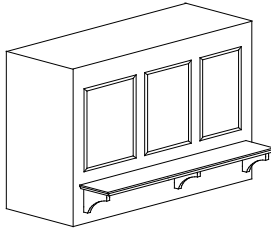

Wood Hoods, cont.

No metal liners, lights, controls, or power units furnished.
Removable floor 4" up from bottom on all hoods unless specified otherwise.
Sizes shown do not include moulding.