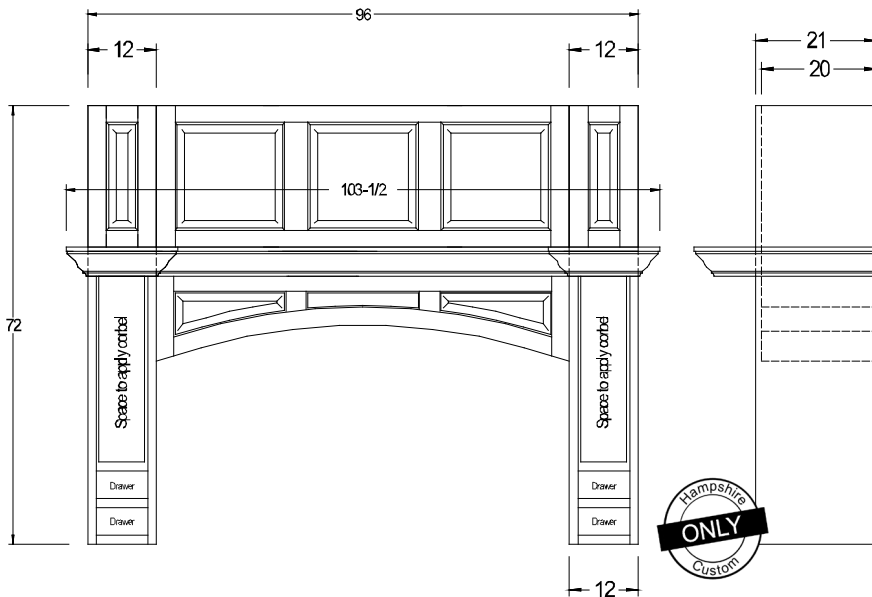

Wood Hood - Arched with Drawers

Four (4) drawers at bottom with space to mount corbels above.
Five (5) integral panels in upper section above mantle made from WM-46-MLD. Flush finished sides.
Door style arch valance below mantle.