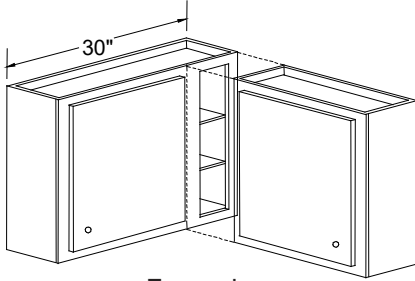

Wall Corner Cabinet, 12" Depth

Framed

WBC 3030-12 R
(right)
shown