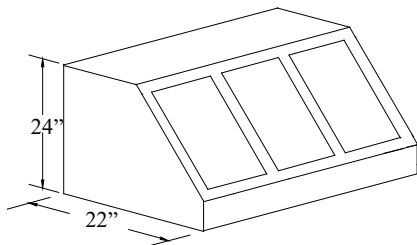

WH 30	$2504
WH 36	$2640
WH 42	$2772
WH 48	$2904
WH 54	$3036
WH 60	$3168