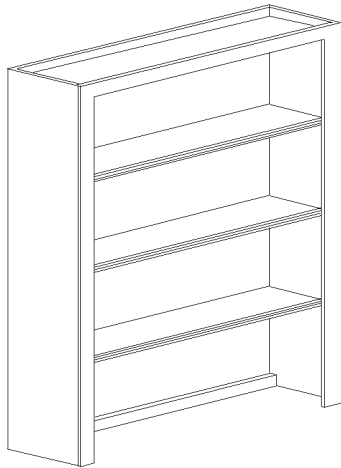

Items on this page are available in the Hampshire Custom line only.

Custom Bookcase Wall Cabinets - 12" Depth

Cabinet is designed without a bottom to allow for installation on counter top. Interior will be finished to match exterior. Standard depth is 12". Bookcase wall cabinets (BCW) are available in any size up to 60" x 60"

Shelves are adjustable 3/4" thick solid wood with reeded detail DEC EDGE 2, or DEC EDGE 1 when using DF-3 on cabinet doors, unless specified.

For units taller than 60" see section H.

All BCW cabinets are priced $0.79 per sq. inch.

To add a bottom to any BCW
specify BCW-BOTTOM $250

BCW cabinets wider than 48" will have a partition
specify CM/FTP $243