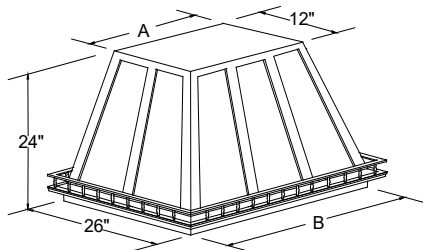

Microwave Cabinets - 12" Depth

Specify width and height of microwave cutout. Maximum opening width on Framed cabinetry is 2 1/4" less than overall cabinet width. The maximum opening width on Frameless cabinetry is 1 1/2" less than overall cabinet width.

Microwave section does not have a finished interior.

If microwave portion of cabinet needs to have a finished interior
Specify MICRO FI.....$171

MOC 273621	$1147	MOC 303621	$1229
MOC 274221	$1484	MOC 304221	$1565
MOC 274821	$1593	MOC 304821	$1675

Wall cabinet with a microwave opening and a 3/4" projecting shelf 21" deep.

Finished interior on microwave section.

Standard Microwave opening 24" x 18 3/4"		Standard Microwave opening 27" x 18 3/4"	
MOC 273612 S	$1147	MOC 303612 S	$1229
MOC 274212 S	$1484	MOC 304212 S	$1565
MOC 274812 S	$1593	MOC 304812 S	$1675

Wood Hoods

No metal liners, lights, controls, or power units furnished.
Removable floor 4" up from bottom on all hoods unless specified otherwise.
Sizes shown do not include moulding.

WH 30	$2504
WH 36	$2640
WH 42	$2772
WH 48	$2904
WH 54	$3036
WH 60	$3168

WHI 30 (A-16, B-30)	$4098
WHI 36 (A-22, B-36)	$4250
WHI 42 (A-28, B-42)	$4402
WHI 48 (A-34, B-48)	$4554
WHI 54 (A-40, B-54)	$4705
WHI 60 (A-46, B-60)	$4857

Wood Hood - Beaded

18" deep hood comes with two 6" clipped corners, G-022 beaded front and sides with 2" on center spacing as shown. You must indicate if ends need to be finished.

WH-B 3024	$2508	WH-B 3036	$2904
WH-B 3324	$2640	WH-B 3336	$3036
WH-B 3624	$2772	WH-B 3636	$3168
WH-B 3924	$2904	WH-B 3936	$3300
WH-B 4224	$3036	WH-B 4236	$3432
WH-B 4524	$3168	WH-B 4536	$3564
WH-B 4824	$3300	WH-B 4836	$3696

Doors and drawer fronts are priced separately.
See section E for details.