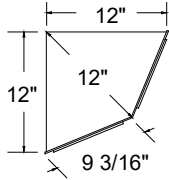

WEA cabinet has angled front and side.

Angle (67 1/2°) batched BEA 24.

MD option is not available on WEA Cabinet.

WEA 1227-12	$888
WEA 1230-12	$888
WEA 1233-12	$1123
WEA 1236-12	$1123
WEA 1239-12	$1200
WEA 1242-12	$1200