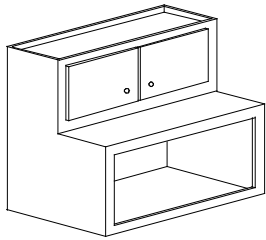

Microwave Cabinet - 12" Depth

Cabinet is manufactured with flush ends.

MOC 273621-12	$1406
MOC 274221-12	$1757
MOC 274821-12	$1875

MOC 303621-12	$1521
MOC 304221-12	$1903
MOC 304821-12	$2030

Curved Wall Corner Cabinet - 12" Depth

Cabinet will be manufactured with 3/4" thick solid stock and a finished interior.

Shelves are adjustable and 3/4" thick.

No door on this cabinet.