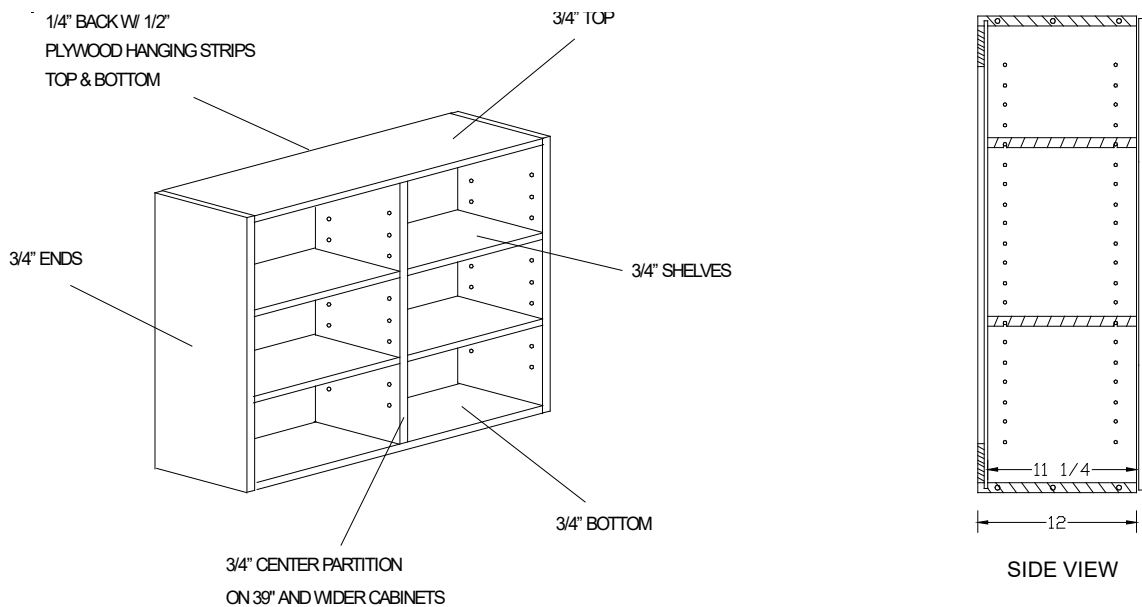

Dimensional Information - Frameless Wall Cabinets

Dimensional information given is based on 3/4" thick ends.