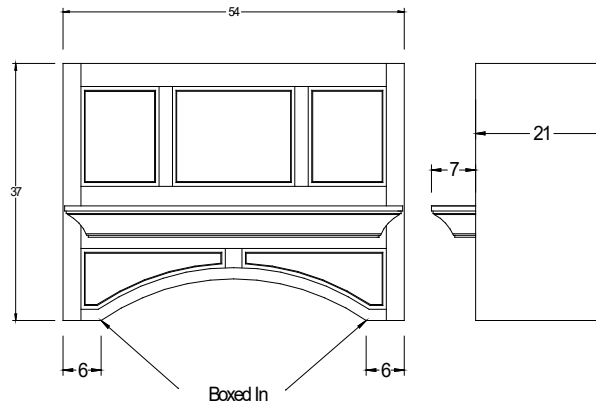

Wood Hoods, cont.

No metal liners, lights, controls, or power units furnished.
Removable floor 4" up from bottom on all hoods unless specified otherwise.
Sizes shown do not include moulding.

Wood Hood - Arched

Three (3) integral panels in top section.
Door style arch valance in lower section.
Mantel made from P-1460 moulding. Finished sides.

WH-ARCH - 4837	$7644	WH-ARCH - 4849	$8435
WH-ARCH - 5437	$7908	WH-ARCH - 5449	$8699
WH-ARCH - 6037	$8172	WH-ARCH - 6049	$8962

Wood Hood - Scalloped

Three (3) integral panels on front of top, sloped section, with one (1) integral panel on each side.
LC-MLD applied at middle. ROS-AC1 onlay applied to lower door style arch.
One (1) integral panel on each side of lower section.