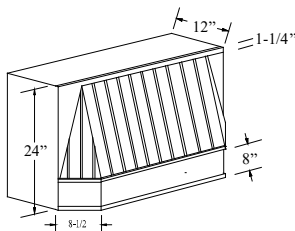

Wood Hood - Beaded

18" deep hood comes with two 6" clipped corners, G-022 beaded front and sides with 2" on center spacing as shown. You must indicate if ends need to be finished.