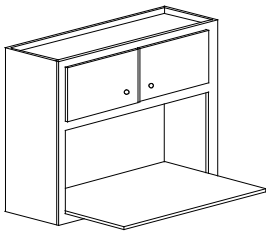

Wall cabinet with a microwave opening and a 3/4" projecting shelf 21" deep.

Finished interior on microwave section.

Standard Microwave opening 24" x 18 3/4"		Standard Microwave opening 27" x 18 3/4"	
MOC 273612 S	$1147	MOC 303612 S	$1229
MOC 274212 S	$1484	MOC 304212 S	$1565
MOC 274812 S	$1593	MOC 304812 S	$1675

Wood Hoods

No metal liners, lights, controls, or power units furnished.
Removable floor 4" up from bottom on all hoods unless specified otherwise.
Sizes shown do not include moulding.