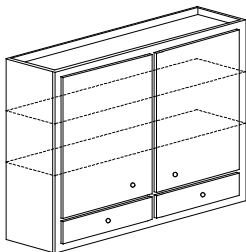

48" wide cabinets will have double butt doors

W3930-12-D-36 shown

36" Height			39" Height			42" Height					
W3930-12-D-36		$1751	W3933-12-D-39		$1813	W3936-12-D-42		$1873			
W4230-12-D-36		$1800	W4233-12-D-39		$1865	W4236-12-D-42		$1929			
W4530-12-D-36		$1849	W4533-12-D-39		$1919	W4536-12-D-42		$1989			
W4830-12-D-36		$2266	W4833-12-D-39		$2362	W4836-12-D-42		$2459			
45" Height			48" Height			51" Height			54" Height		
W3939-12-D-45		$1996	W3942-12-D-48		$2058	W3945-12-D-51		$2264	W3948-12-D-54		$2470
W4239-12-D-45		$2062	W4242-12-D-48		$2126	W4245-12-D-51		$2339	W4248-12-D-54		$2551
W4539-12-D-45		$2128	W4542-12-D-48		$2198	W4545-12-D-51		$2418	W4548-12-D-54		$2638
W4839-12-D-45		$2658	W4842-12-D-48		$2754	W4845-12-D-51		$3029	W4848-12-D-54		$3305

Doors and drawer fronts are priced separately.
See section E for details.