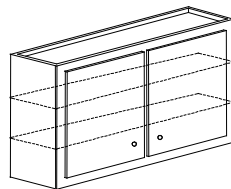

39" - 45" wide

W 3930-12	$987
W 4230-12	$1036
W 4530-12	$1085

W 3933-12	$1049
W 4233-12	$1101
W 4533-12	$1155

W 3936-12	$1109
W 4236-12	$1165
W 4536-12	$1225