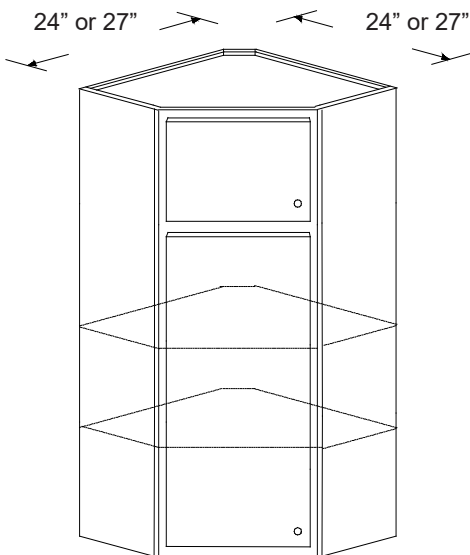

2 Door High Wall Corner Angle Cabinet, 12" & 15" depth

With Floor between Upper and Lower doors

Wall corner cabinets use 24" or 27" of wall space. When ordering 27" of wall space, the depth of the cabinet will be 15".

The top opening height is 12" for framed cabinets, and 13 1/2" for frameless cabinets. To order the top opening with a different height, please specify "facing change" and add $123 to the cabinet price.

For a finished interior in smaller section, add 10%. For a finished interior in larger section, add 15%.

NOTE:Framed WCA cabinets come with pre fit and finished bottom, shipped loose.