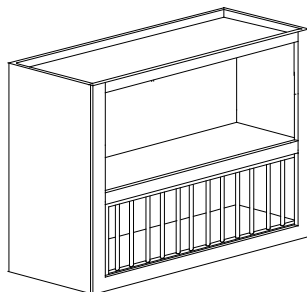

Accommodates plates up to 12" diameter. Cabinet is 12" deep with finished interior and plate rack in lower section. Plate support assembly is 13 3/4" high, and is removable. 1 3/4" between spindles.

Wall Plate racks 42" and taller come with one additional shelf.