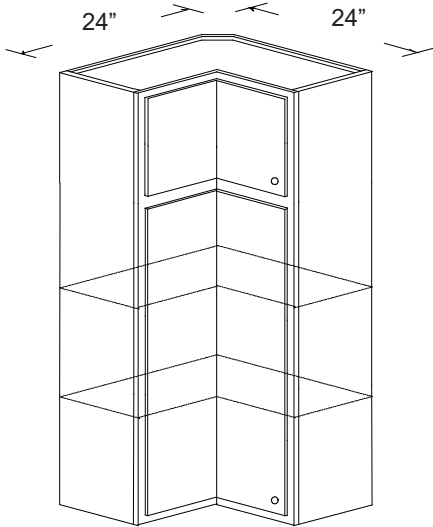

2 Door High Corner Wall Cabinets - 12" depth, 42" to 60" Overall Height

With Floor between Upper and Lower doors

The top opening height is 12" for framed cabinets, and 13 1/2" for frameless cabinets. To order the top opening with a different height, please specify "facing change" and add $123 to the cabinet price.

For a finished interior in smaller section, add 10%. For a finished interior in larger section, add 15%.