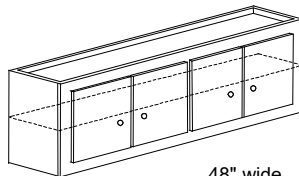

48" wide

W 4821-12	$920

W 4824-12	$1017

W 4827-12	$1113

Doors and drawer fronts are priced separately.
See section E for details.