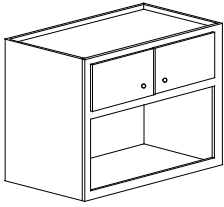

Microwave Cabinets - 12" Depth

Specify width and height of microwave cutout. Maximum opening width on Framed cabinetry is 2 1/4" less than overall cabinet width. The maximum opening width on Frameless cabinetry is 1 1/2" less than overall cabinet width.

Microwave section does not have a finished interior.

If microwave portion of cabinet needs to have a finished interior
Specify MICRO FI.....$171

MOC 273621	$1147	MOC 303621	$1229
MOC 274221	$1484	MOC 304221	$1565
MOC 274821	$1593	MOC 304821	$1675