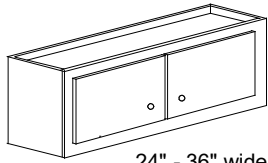

12" and 15" High Wall Units - 12" Depth

24" - 36" wide

12" High Wall Units

W 2412-12	$503
W 2712-12	$528
W 3012-12	$556
W 3312-12	$581
W 3612-12	$611

15" High Wall Units

W 2415-12	$514
W 2715-12	$538
W 3015-12	$560
W 3315-12	$597
W 3615-12	$623