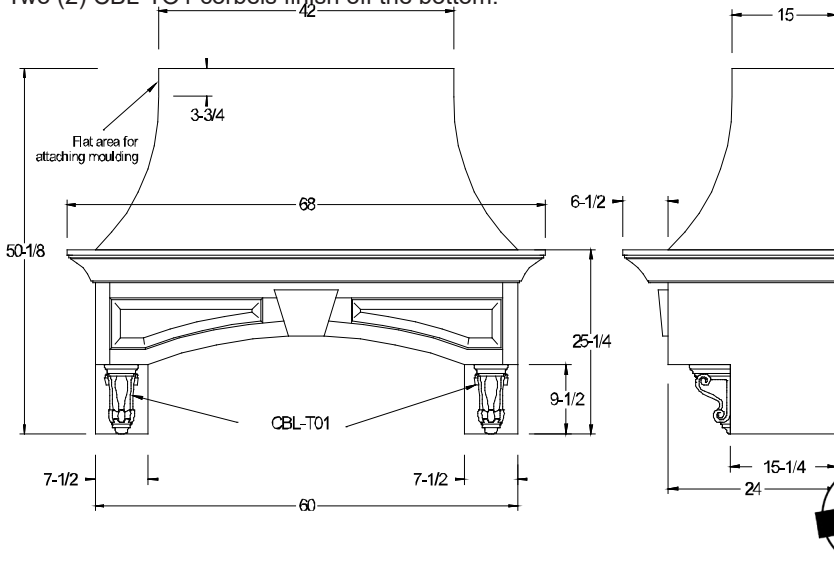

Wood Hood - Coved

Coved top section with flat area at top to apply moulding.
P-1460-MLD forms mantel below coved section. Flush finished sides. Door style arch valance below mantel with Keystone applied.
Two (2) CBL-TO1 corbels finish off the bottom.