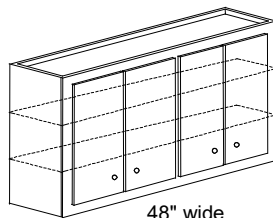

48" wide

W 4830-12	$1210

W 4833-12	$1306

W 4836-12	$1403

Doors and drawer fronts are priced separately.
See section E for details.

F-5