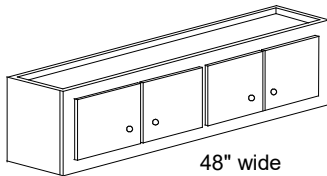

48" wide

W 4812-12	$665

W 4815-12	$679

18" High Wall Units - 12" Depth

Includes 1 Adj Shelf