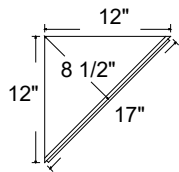

Wall Angle Cabinets - 12" Depth

Anjustable shelves are included.

WEA cabinet has angled front and side.

Angle (67 1/2°) batched BEA 24.

MD option is not available on WEA Cabinet.

WEA 1227-12	\$888
WEA 1230-12	\$888
WEA 1233-12	\$1123
WEA 1236-12	\$1123
WEA 1239-12	\$1200
WEA 1242-12	\$1200