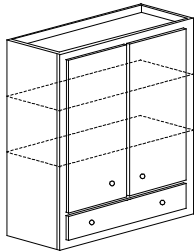

W2430-12-D-36 shown

36" Height			39" Height			42" Height					
W2430-12-D-36		$1309	W2433-12-D-39		$1347	W2436-12-D-42		$1385			
W2730-12-D-36		$1332	W2733-12-D-39		$1371	W2736-12-D-42		$1410			
W3030-12-D-36		$1386	W3033-12-D-39		$1435	W3036-12-D-42		$1484			
W3330-12-D-36		$1427	W3333-12-D-39		$1479	W3336-12-D-42		$1531			
W3630-12-D-36		$1475	W3633-12-D-39		$1532	W3636-12-D-42		$1589			
45" Height			48" Height			51" Height			54" Height		
W2439-12-D-45		$1468	W2442-12-D-48		$1505	W2445-12-D-51		$1656	W2448-12-D-54		$1806
W2739-12-D-45		$1487	W2742-12-D-48		$1526	W2745-12-D-51		$1679	W2748-12-D-54		$1831
W3039-12-D-45		$1585	W3042-12-D-48		$1634	W3045-12-D-51		$1797	W3048-12-D-54		$1961
W3339-12-D-45		$1638	W3342-12-D-48		$1690	W3345-12-D-51		$1859	W3348-12-D-54		$2028
W3639-12-D-45		$1704	W3642-12-D-48		$1762	W3645-12-D-51		$1938	W3648-12-D-54		$2114