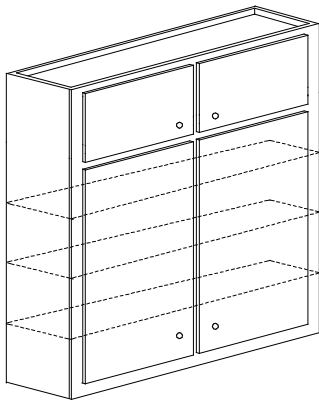

42" High 2-Door High Wall Units

W 2442-12-2DRH	$1237
W 2742-12-2DRH	$1263
W 3042-12-2DRH	$1390
W 3342-12-2DRH	$1456
W 3642-12-2DRH	$1540
W 3942-12-2DRH	$1611
W 4242-12-2DRH	$1693
W 4542-12-2DRH	$1776
W 4842-12-2DRH	$2089

48" High 2 Door High Wall Units

W 2448-12-2DRH	$1402
W 2748-12-2DRH	$1431
W 3048-12-2DRH	$1579
W 3348-12-2DRH	$1652
W 3648-12-2DRH	$1748
W 3948-12-2DRH	$1829
W 4248-12-2DRH	$1923
W 4548-12-2DRH	$2018
W 4848-12-2DRH	$2376

54" 2-Door High Wall Units

W 2454-12-2DRH	$1560
W 2754-12-2DRH	$1593
W 3054-12-2DRH	$1756
W 3354-12-2DRH	$1840
W 3654-12-2DRH	$1939
W 3954-12-2DRH	$2039
W 4254-12-2DRH	$2144
W 4554-12-2DRH	$2250
W 4854-12-2DRH*	$2651

60" High 2-Door Wall Units

W 2460-12-2DRH	$1745
W 2760-12-2DRH	$1782
W 3060-12-2DRH	$1965
W 3360-12-2DRH	$2060
W 3660-12-2DRH	$2181
W 3960-12-2DRH	$2284
W 4260-12-2DRH	$2402
W 4560-12-2DRH	$2521
W 4860-12-2DRH*	$2972

NOTE: Frameless 39"-48" wide cabinets will have a 3/4" center partition.

*4 doors wide, 8 doors total