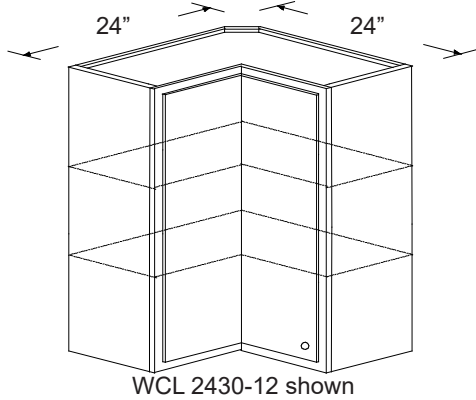

Wall Corner Cabinet, 12" Depth

Stonebridge cabinets come with a pie-cut hinge. Hampshire Custom cabinets come with SOSS hinges.