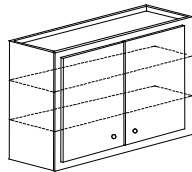

24" - 36" wide

W 2430-12	$781
W 2730-12	$804
W 3030-12	$858
W 3330-12	$899
W 3630-12	$947

W 2433-12	$819
W 2733-12	$843
W 3033-12	$907
W 3333-12	$951
W 3633-12	$1004

W 2436-12	$857
W 2736-12	$882
W 3036-12	$956
W 3336-12	$1003
W 3636-12	$1061

NOTE: Frameless 39"-48" wide cabinets will have a 3/4" center partition.