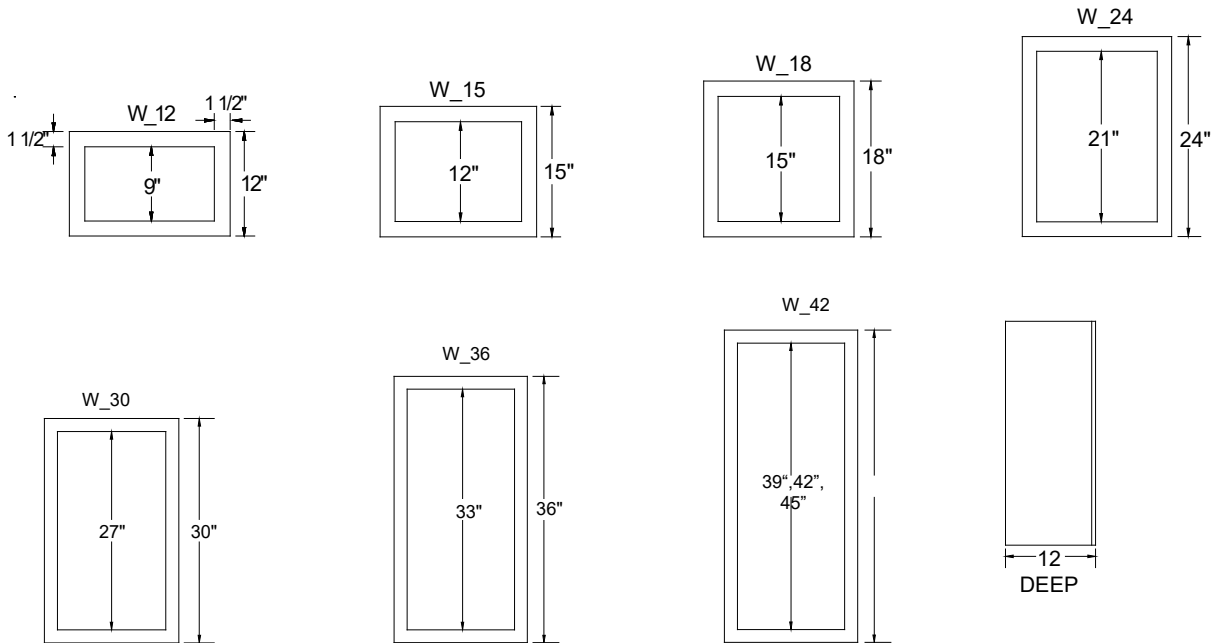

Dimensional Information - Framed Wall Cabinets

Dimensional information given is based on 1 1/2" rails.

Wall units 9" through 21" wide have a single door.

Wall units 24" through 36" wide have a pair of butt doors unless specified otherwise.

Wall units 39" through 45" wide have two doors with a 1 1/2" center mull.

Wall unit 48" wide has two pair of butt doors with a 1 1/2" center mull unless specified otherwise.

Specify hinging and finished ends where applicable.