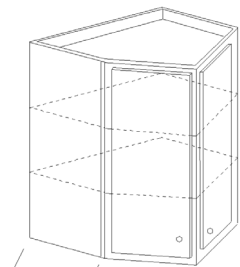

Wall Double Angle - 12" Depth

12"
WDA 2430-12 shown

WDA-2430-12	$1731
WDA-2436-12	$1934
WDA-2442-12	$2152