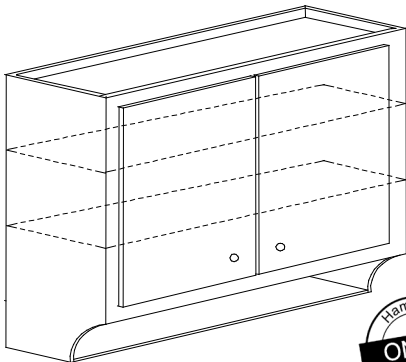

Curved Wall Cabinets - 12" Depth

The sides of curved wall cabinets are solid wood (3/4" thick) and extend down 6" overall. Cabinet is manufactured with flush ends.

The 3/4" shelf is 8" deep when cabinet is 12".

Cabinets 30" high include 1 adjustable shelf, cabinets 36"-42" high include 2 adjustable shelves, and cabinets 48" high or higher include 3.

i.e. CW 1224-12-30 cabinet section is 24" high and the overall height is 30".

30" overall height

CW 1224-12-30	L-R	$637
CW 1524-12-30	L-R	$655
CW 1824-12-30	L-R	$674
CW 2124-12-30	L-R	$697

36" overall height

CW 1230-12-36	L-R	$842
CW 1530-12-36	L-R	$874
CW 1830-12-36	L-R	$906
CW 2130-12-36	L-R	$940

42" overall height

CW 1236-12-42	L-R	$899
CW 1536-12-42	L-R	$935
CW 1836-12-42	L-R	$972
CW 2136-12-42	L-R	$1014

48" overall height

CW 1242-12-48	L-R	$969
CW 1542-12-48	L-R	$1005
CW 1842-12-48	L-R	$1043
CW 2142-12-48	L-R	$1085

30" overall height

CW 2424-12-30	$808
CW 2724-12-30	$839
CW 3024-12-30	$872
CW 3324-12-30	$906
CW 3624-12-30	$947

36" overall height

CW 2430-12-36	$1032
CW 2730-12-36	$1057
CW 3030-12-36	$1131
CW 3330-12-36	$1178
CW 3630-12-36	$1236

42" overall height

CW 2436-12-42	$1152
CW 2736-12-42	$1173
CW 3036-12-42	$1281
CW 3336-12-42	$1337
CW 3636-12-42	$1409

48" overall height

CW 2442-12-48	$1217
CW 2742-12-48	$1235
CW 3042-12-48	$1350
CW 3342-12-48	$1406
CW 3642-12-48	$1477

Custom Wall Plate Rack Cabinet - 12" Depth

Accommodates plates up to 12" diameter.

Cabinet is 12" deep with type B balance, beaded back, finished interior, and plate rack in lower section.

Plate support assembly is 13 3/4" high, and is removable. 1 3/4" between spindles.