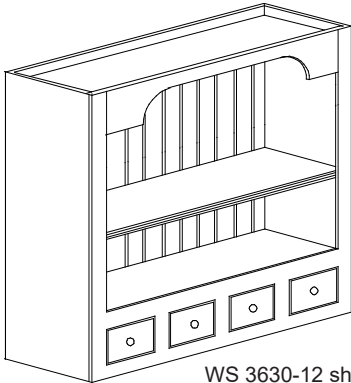

Custom Wall Spice Cabinet - 12" Depth

WS 3630-12 shown

Cabinet is 12" deep with Type B valance, beaded back, and finished interior. Spice drawers are inset with square edges.

30" high cabinets have 1 adjustable shelf.

36" and 42" cabinets have 2 adjustable shelves.

Adjustable shelves have a DEC EDGE 2, or DEC EDGE 1 when using DF-3 on cabinet doors, unless specified otherwise.

Drawer openings will be 4 1/2" high when using framed cabinetry.

Frameless cabinetry will have 5 1/4" high openings.

WS 1530-12	2 drawers	$1373	WS 1536-12	2 drawers	$1717	WS 1542-12	2 drawers	$1854
WS 1830-12	2 drawers	$1398	WS 1836-12	2 drawers	$1747	WS 1842-12	2 drawers	$1887
WS 2130-12	2 drawers	$1431	WS 2136-12	2 drawers	$1790	WS 2142-12	2 drawers	$1932
WS 2430-12	3 drawers	$1610	WS 2436-12	3 drawers	$2014	WS 2442-12	3 drawers	$2174
WS 2730-12	3 drawers	$1857	WS 2736-12	3 drawers	$2322	WS 2742-12	3 drawers	$2506
WS 3030-12	3 drawers	$1898	WS 3036-12	3 drawers	$2372	WS 3042-12	3 drawers	$2562
WS 3330-12	4 drawers	$1998	WS 3336-12	4 drawers	$2498	WS 3342-12	4 drawers	$2697
WS 3630-12	4 drawers	$2049	WS 3636-12	4 drawers	$2560	WS 3642-12	4 drawers	$2766
WS 3930-12	5 drawers	$2372	WS 3936-12	5 drawers	$2966	WS 3942-12	5 drawers	$3202
WS 4230-12	5 drawers	$2422	WS 4236-12	5 drawers	$3027	WS 4242-12	5 drawers	$3270

Custom Wall Spice Corner Cabinet - 12" Depth

Cabinet is 12" deep with Type B valance, beaded back, and finished interior.

Cabinets up to 30" high have 1 adjustable shelf.

Cabinets 33" high and taller have 2 adjustable shelves. Adjustable shelves have a DEC EDGE 2, or DEC EDGE 1 when using DF-3 on cabinet doors, unless specified otherwise.

Drawer openings will be 4 1/2" high when using framed cabinetry.

Frameless cabinetry will have 5 1/4" high openings.