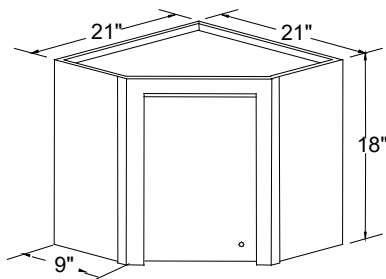

Corner Appliance Garage, 9" Depth

Door is held up 1/4" from the bottom of the cabinet.

CAP 2118-9 L shown

CAP 2118-9	L-R	$577
CAP 2418-9	L-R	$655

Tambour section only

CAP 2418T-12	$753

Wood Revolving Shelf

For wall corner angle cabinets, revolving shelf constructed of 5/8" plywood and has a wolid wood band with a 1" high edge. The shelf rotates on a ball bearing mechanism attached to a shelf.

WRS	$362