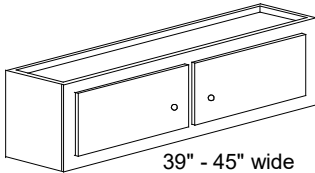

39" - 45" wide

NOTE: Frameless 39"-48" wide cabinets will have a 3/4" center partition.

W 3912-12	$623
W 4212-12	$633
W 4512-12	$643

W 3915-12	$632
W 4215-12	$647
W 4515-12	$655