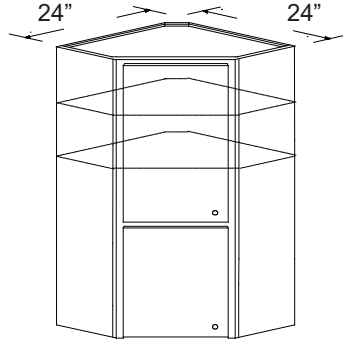

Wall Corner Angle Cabinet with Tambour or Door Below, 12" Depth With Floor between Upper and Lower doors

Wall corner cabinets use 24" of wall space.

For a finished interior in smaller section, add 10%. For a finished interior in larger section, add 15%.

NOTES:

- Stiles on Framed WCA cabinets are 1 1/2" wide.
- Adjustable shelves are provided for the cabinet portion only.
- No floor or bottom rail

WCA 2448D shown

30" Cabinet Section			33" Cabinet Section			36" Cabinet Section		
WCA 2448T-12	L-R	$2016	WCA 2451T-12	L-R	$2134	WCA 2454T-12	L-R	$2251
WCA 2448D-12	L-R	$2016	WCA 2451D-12	L-R	$2134	WCA 2454D-12	L-R	$2251
39" Cabinet Section			42" Cabinet Section					
WCA 2457T-12	L-R	$2369	WCA 2460T-12	L-R	$2485			
WCA 2457D-12	L-R	$2369	WCA 2463D-12	L-R	$2485