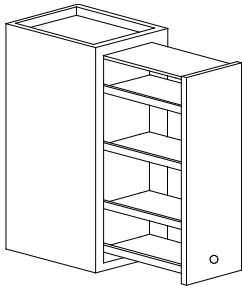

Wall Spice Pull - 12" Depth

Wall cabinet with door attached to a wood insert with full extension slides. Accessible from either side.

W936-SPICE PULL-R shown

Up to 36" high has 4 shelves. 39"-48" high has 5 shelves.