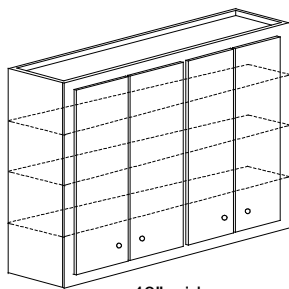

42" High Wall Units

W 4842-12	$1698

48" wide

45" High Wall Units

W 4845-12	$1868

48" High Wall Units

W 4848-12	$2038