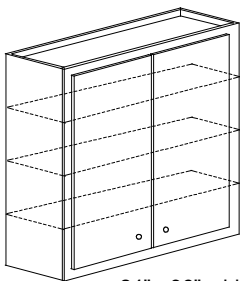

42" High Wall Units

W 2442-12	$977
W 2742-12	$998
W 3042-12	$1106
W 3342-12	$1162
W 3642-12	$1234

24" - 36" wide

45" High Wall Units

W 2445-12	$1075
W 2745-12	$1098
W 3045-12	$1217
W 3345-12	$1278
W 3645-12	$1358

48" High Wall Units

W 2448-12	$1173
W 2748-12	$1198
W 3048-12	$1327
W 3348-12	$1395
W 3648-12	$1481