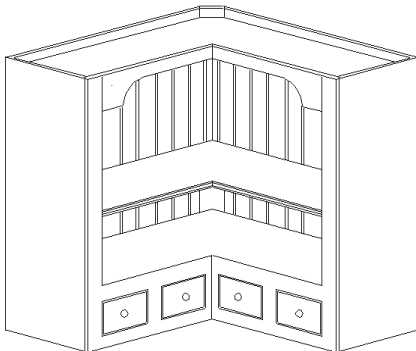

WSC 2427-12	$2348
WSC 2430-12	$2436
WSC 2433-12	$2524
WSC 2436-12	$2612
WSC 2439-12	$2700
WSC 2442-12	$2788

Doors and drawer fronts are priced separately.
See section E for details.