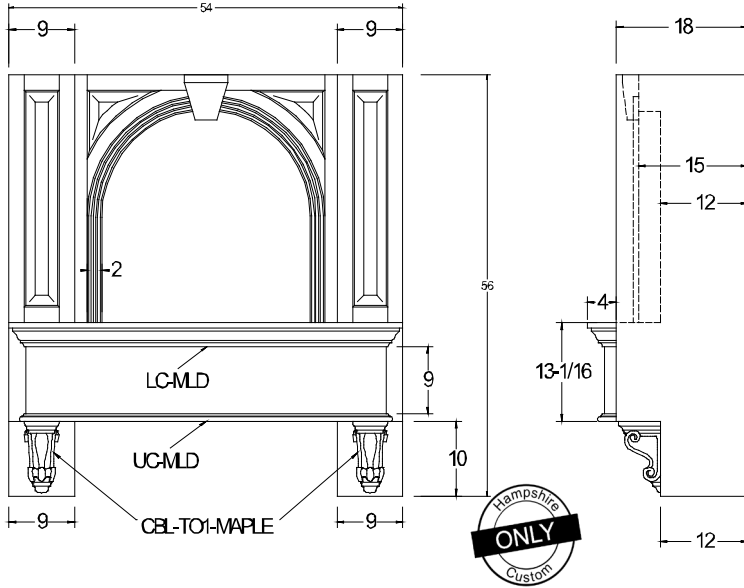

Wood Hoods, cont.

No metal liners, lights, controls, or power units furnished.
Removable floor 4" up from bottom on all hoods unless specified otherwise.
Sizes shown do not include moulding.

Wood Hood - Key

Two (2) integral panels on top section along with door style arch and keystone. Flush finished sides.
Fluted stock applied around opening.
Two (2) CBL-TO1 corbels attached below mantel; LC-MLD at top of mantel; and UC-MLD at bottom.