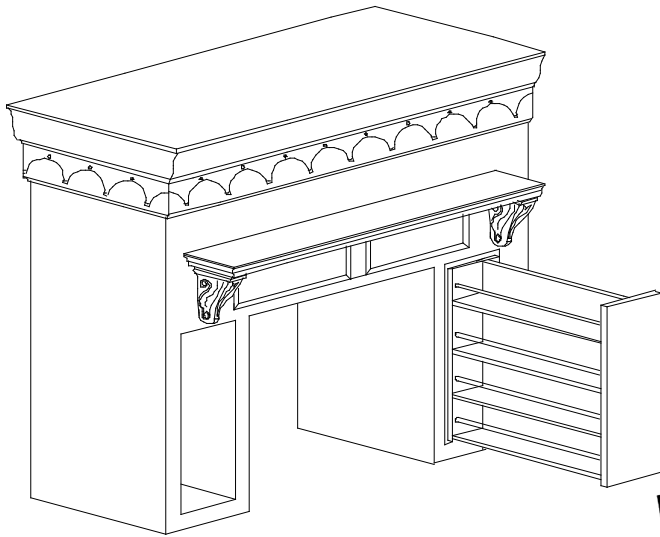

Wood Hoods

No metal liners, lights, controls, or power units furnished.
Removable floor 4" up from bottom on all hoods unless specified otherwise.
Sizes shown do not include moulding.

Large Mantel Hood

Top moulding is MLD-NA5 with WM-48 crown increasing width 7 3/4". Small cover moulding is applied below mantle.
Depth, with moulding at top, is 3 7/8". 5 1/2" deep mantle with plate groove has MLD-PO3 moulding with 2 CBL-LN1 corbels underneath.
2 pull out spice racks are installed on each end with Accuride tracks. No back in lower section. Flush finished sides.