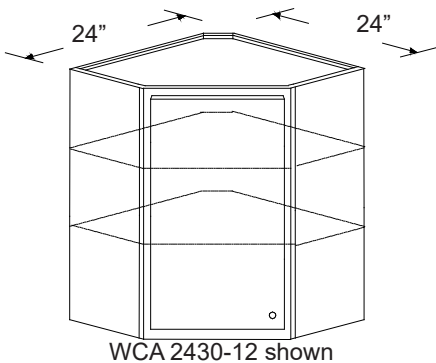

Wall Corner Angle Cabinet, 12" depth

Wall corner cabinets use 24" of wall space.

NOTE: Framed WCA cabinets come with pre fit and finished bottom, shipped loose.

NOTE: Stiles on Framed WCA cabinets are 1 1/2" wide.