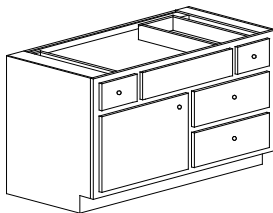

VBB 39 COMBO 34.5	L-R	\$1260
VBB 42 COMBO 34.5	L-R	\$1331
VBB 45 COMBO 34.5	L-R	\$1358

VBB 48 COMBO 34.5	L-R	\$1486
-------------------	-----	--------

Units have two drawers and one false panel at top with door(s) one side and drawers other side below.
Drawer units will be 3" narrower than door opening unless specified.
Specify drawers right or left. 1 1/2" center mull.