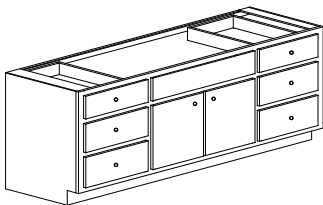

Units have six drawers and one false panel. Center section has butt doors and 1 1/2" mulls.

Opening Size			Opening Size			Opening Size		
V 6D 48 29.5	9-24-9	$2402	V 6D 48 31.5	9-24-9	$2438	V 6D 48 34.5	9-24-9	$2474
V 6D 51 29.5	9-27-9	$2417	V 6D 51 31.5	9-27-9	$2453	V 6D 51 34.5	9-27-9	$2489
V 6D 54 29.5	12-24-12	$2513	V 6D 54 31.5	12-24-12	$2550	V 6D 54 34.5	12-24-12	$2588
V 6D 57 29.5	12-27-12	$2528	V 6D 57 31.5	12-27-12	$2566	V 6D 57 34.5	12-27-12	$2604
V 6D 60 29.5	12-30-12	$2539	V 6D 60 31.5	12-30-12	$2577	V 6D 60 34.5	12-30-12	$2615
V 6D 63 29.5	12-33-12	$2561	V 6D 63 31.5	12-33-12	$2599	V 6D 63 34.5	12-33-12	$2638
V 6D 66 29.5	15-30-15	$2642	V 6D 66 31.5	15-30-15	$2682	V 6D 66 34.5	15-30-15	$2721
V 6D 69 29.5	15-33-15	$2662	V 6D 69 31.5	15-33-15	$2702	V 6D 69 34.5	15-33-15	$2742
V 6D 72 29.5	15-36-15	$2708	V 6D 72 31.5	15-36-15	$2748	V 6D 72 34.5	15-36-15	$2789

Doors and drawer fronts are priced separately.
See section E for details.