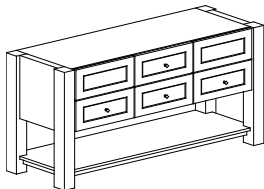

FDVBB-4DWRS 54 34.5-21	$3683	FDVBB-4DWRS 66 34.5-21	$3953
FDVBB-4DWRS 57 34.5-21	$3750	FDVBB-4DWRS 69 34.5-21	$4026
FDVBB-4DWRS 60 34.5-21	$3816	FDVBB-4DWRS 72 34.5-21	$4107
FDVBB-4DWRS 63 34.5-21	$3885