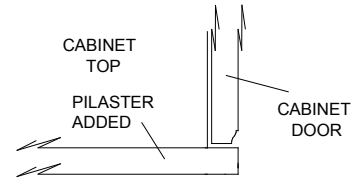

A 3/4" thick pilaster may be added to the end of any frameless base cabinet.

The pilaster will be flush with the top, bottom, and back of cabinet, and will protrude beyond cabinet face to line up with the front of cabinet door.

The cabinet width will increase by 3/4" for each pilaster added.

FAPILV L-R $190