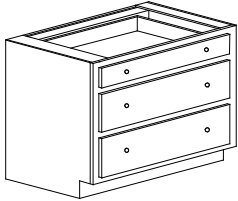

VDB 27 29.5	$1224	VDB 27 31.5	$1269	VDB 27 34.5	$1315
VDB 30 29.5	$1282	VDB 30 31.5	$1329	VDB 30 34.5	$1376
VDB 33 29.5	$1340	VDB 33 31.5	$1389	VDB 33 34.5	$1438
VDB 36 29.5	$1396	VDB 36 31.5	$1446	VDB 36 34.5	$1498

Vanity Fronts

Includes floor and supports, shipped loose.

NOTE: All vanity fronts have standard stiles.