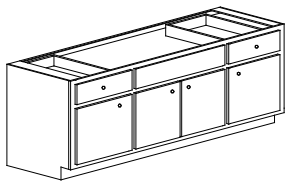

VBB 48 29.5	\$1116	VBB 48 31.5	\$1240	VBB 48 34.5	\$1364
-------------	--------	-------------	--------	-------------	--------

Double Vanity Bowl Base Cabinets with Drawers

Vanity drawer base between two vanity bowl base cabinets, built as one unit using 1 1/2" mulls. Unless specified, hinging will be to exposed side of 60" wide cabinets. Opening sizes indicated.

	Opening Size	
DVBB 60 34.5	19 1/2-15-19 1/2	\$2301
DVBB 66 34.5	22 1/2-15-22 1/2	\$2339
DVBB 69 34.5	25 1/2-12-25 1/2	\$2381
DVBB 72 34.5	25 1/2-15-25 1/2	\$2433

Vanity Bowl Base Cabinets with Drawers

Units have two drawers and one false panel with two doors below.
36" unit has butt doors. 39" - 45" have a 1 1/2" center mull.

VBB 2D 36 29.5	\$1073	VBB 2D 36 31.5	\$1089	VBB 2D 36 34.5	\$1105
VBB 2D 39 29.5	\$1139	VBB 2D 39 31.5	\$1156	VBB 2D 39 34.5	\$1173
VBB 2D 42 29.5	\$1187	VBB 2D 42 31.5	\$1205	VBB 2D 42 34.5	\$1223
VBB 2D 45 29.5	\$1253	VBB 2D 45 31.5	\$1272	VBB 2D 45 34.5	\$1291

VBB 2D 48 29.5	\$1461	VBB 2D 38 31.5	\$1483	VBB 2D 48 34.5	\$1505
----------------	--------	----------------	--------	----------------	--------

Units have two drawers and one false panel. Center section has butt doors and 1 1/2" mulls.
Unless specified otherwise, hinging of end doors will be to exposed side of cabinet.