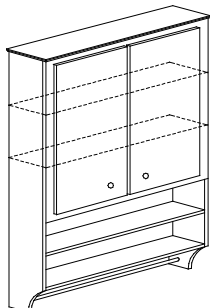

Bath Wall Cabinet with Towel Bar

Cabinet section is 30" high, 8" deep, with two adjustable shelves inside upper cabinet.

One adjustable shelf, one fixed shelf, and a towel bar provided below upper cabinet.

3/4" solid top with type H-2 nosing and 3/4" overhang. Sides extended down to 48" overall height. (48 3/4" including top).

BWTB 2748	$1133
BWTB 3048	$1159
BWTB 3348	$1190
BWTB 3648	$1218