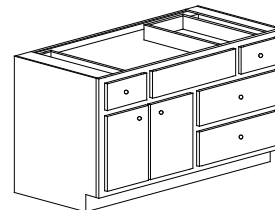

Right shown

VBB 2D 48 COMBO 29.5	L-R	$1606

VBB 2D 48 COMBO 31.5	L-R	$1630

VBB 2D 48 COMBO 34.5	L-R	$1654

Doors and drawer fronts are priced separately.
See section E for details.