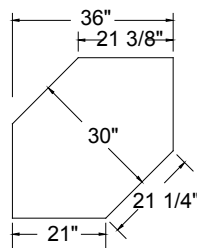

Vanity Bowl Base Corner Cabinet

VBBC 36 29.5	L-R	$1305
VBBC 36 31.5	L-R	$1325
VBBC 36 34.5	L-R	$1344