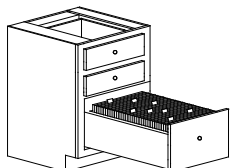

Tilt Down Hamper

Plywood hamper attached to door and hinged at bottom, tilts down. May be attached to any VBX cabinet 12" - 21" wide.

TDH	\$636
-----	-------

File Drawer Cabinet

Cabinet is 21" deep with two shallow top drawers. Bottom drawer has hanging file system.
Inside clearance from bottom of drawer to bottom of cross rail is 11 1/2".
24" wide cabinet will have a vertical partition in file drawer.