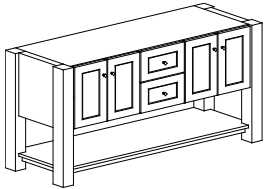

Furniture Vanity, 2 Bowl, with Doors and Drawers

Sink base cabinet for double bowls with (2) drawers in center and door/doors on each end, (4) 3" square posts and shelf below at toe height (4-1/2" high). Cabinet box height will be 18" unless otherwise specified. Height comes standard at 34-1/2".

FDVBB-DRSDWRS 54 34.5-21	$3683	FDVBB-DRSDWRS 66 34.5-21	$3953
FDVBB-DRSDWRS 57 34.5-21	$3750	FDVBB-DRSDWRS 69 34.5-21	$4026
FDVBB-DRSDWRS 60 34.5-21	$3816	FDVBB-DRSDWRS 72 34.5-21	$4107
FDVBB-DRSDWRS 63 34.5-21	$3885		

Furniture Vanity, 2 Bowl, with Doors and Drawers

Sink base cabinet for double bowls with (2) drawers in center and false panel with drawer below on each end, (4) 3" square posts and shelf below at toe height (4-1/2" high). Cabinet box height will be 18" unless otherwise specified. Height comes standard at 34-1/2".