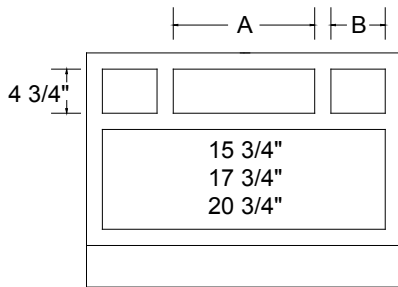

Items Only Available in Hampshire Custom line

Bath Wall Cabinet with Towel Bar	L-13
Tri-View Medicine Cabinet	L-13

Dimensional Information - Vanity Cabinets

21" deep vanity cabinets are available 29 1/2", 31 1/2", or 34 1/2" high.

Height of vanities must be specified.

Standard vanity cabinets are 21" deep.

VB and VDB cabinets have drawers.

VB and VBB cabinets do not have a shelf

VBX cabinets have one full depth adjustable shelf.

VBB cabinets have false panel(s) in lieu of drawer(s). Some VBB cabinets may also have drawers.

Dimensional Information - Standard

Dimensional information given is based on 1 1/2" rails, and 29 1/2", 31 1/2", and 34 1/2" height.

NOTE:

Cabinets 39" - 48" have 1 1/2" wide center mulls.

VBB2D	36
	39
	42
	45
	*48

VBB 48 29.5	\$1116	VBB 48 31.5	\$1240	VBB 48 34.5	\$1364
-------------	--------	-------------	--------	-------------	--------

Double Vanity Bowl Base Cabinets with Drawers

Vanity drawer base between two vanity bowl base cabinets, built as one unit using 1 1/2" mulls. Unless specified, hinging will be to exposed side of 60" wide cabinets. Opening sizes indicated.