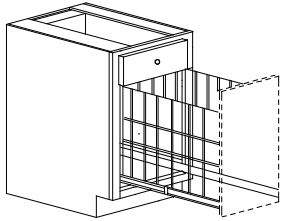

Hampers

Rev-A-Shelf hampers. All hampers come with door mounted to the unit.

	Fits in:	Notes	
HRV-1215-S	VB-15	wire w/ cloth liner	$751
HRV-1220-S	VBX-15	wire w/ cloth liner	$751
HRV-1515-S	VB-18	wire w/cloth liner	$793
HRV-1520-S	VBX-18	wire w/ cloth liner	$793
HRV-1520-CR	VBX-18	wire w/ cloth liner	$876