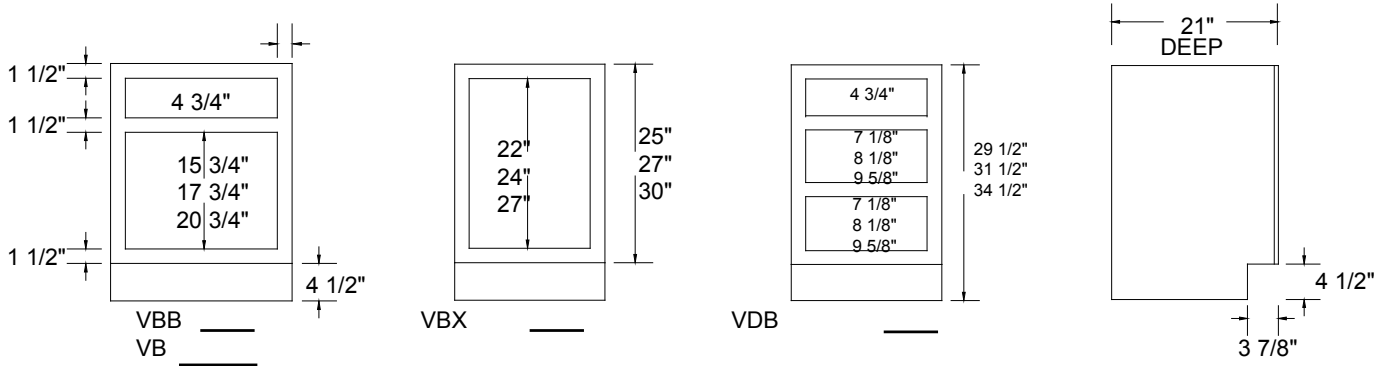

Height of vanities must be specified.

Standard vanity cabinets are 21" deep.

VB and VDB cabinets have drawers.

VB and VBB cabinets do not have a shelf

VBX cabinets have one full depth adjustable shelf.

VBB cabinets have false panel(s) in lieu of drawer(s). Some VBB cabinets may also have drawers.

Dimensional Information - Standard

Dimensional information given is based on 1 1/2" rails, and 29 1/2", 31 1/2", and 34 1/2" height.

NOTE:

Cabinets 39" - 48" have 1 1/2" wide center mulls.

VBB2D	36
	39
	42
	45
	*48