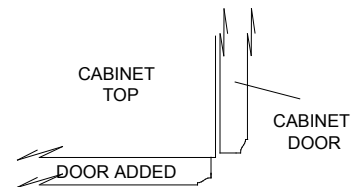

Finished end, with door applied to end of cabinet.
This option cannot be used with Inset door overlay.

DRADDVANITY L-R $350