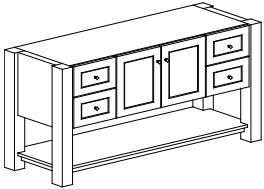

Furniture Vanity, 1 Bowl, with Doors and Drawers

Sink base cabinet for single bowl with door/doors in center section and (4) drawers (two on each end), (4) 3" square posts and shelf below at toe height (4-1/2" high). Cabinet box height will be 18" unless otherwise specified. Height comes standard at 34-1/2".