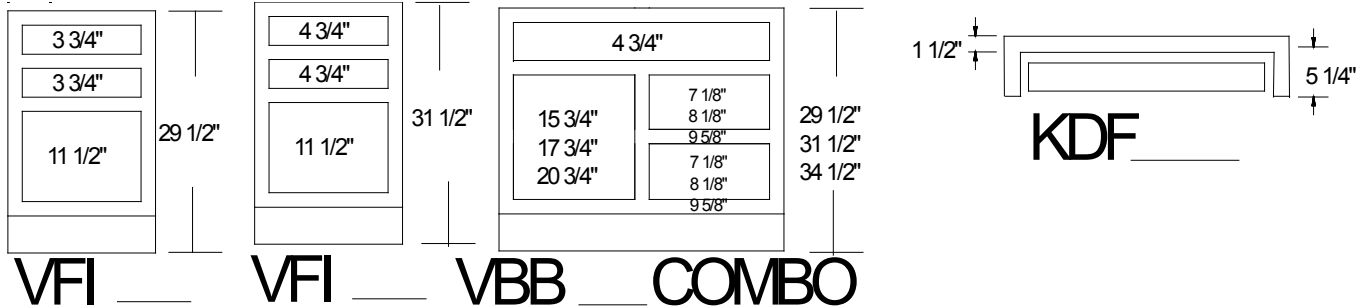

Height of vanities must be specified.

Standard vanity cabinets are 21" deep.

VB and VDB cabinets have drawers.

VB and VBB cabinets do not have a shelf

VBX cabinets have one full depth adjustable shelf.

VBB cabinets have false panel(s) in lieu of drawer(s). Some VBB cabinets may also have drawers.

Dimensional Information - Standard

Dimensional information given is based on 1 1/2" rails, and 29 1/2", 31 1/2", and 34 1/2" height.

NOTE:

Cabinets 39" - 48" have 1 1/2" wide center mulls.

VBB2D	36
	39
	42
	45
	*48