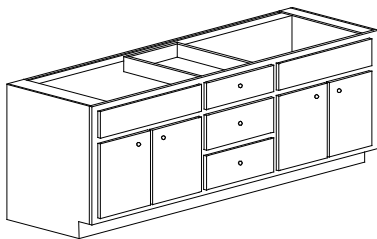

NOTE: Frameless 39"-48" wide cabinets will have a 3/4" center partition.

VBB 39 29.5	\$877	VBB 39 31.5	\$952	VBB 39 34.5	\$1027
VBB 42 29.5	\$943	VBB 42 31.5	\$1009	VBB 42 34.5	\$1076
VBB 45 29.5	\$985	VBB 45 31.5	\$1066	VBB 45 34.5	\$1147

VBB 48 29.5	\$1116	VBB 48 31.5	\$1240	VBB 48 34.5	\$1364
-------------	--------	-------------	--------	-------------	--------

Double Vanity Bowl Base Cabinets with Drawers

Vanity drawer base between two vanity bowl base cabinets, built as one unit using 1 1/2" mulls. Unless specified, hinging will be to exposed side of 60" wide cabinets. Opening sizes indicated.