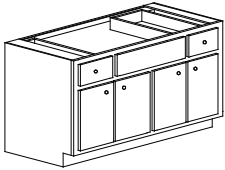

VBB 2D 48 29.5	$1461	VBB 2D 38 31.5	$1483	VBB 2D 48 34.5	$1505