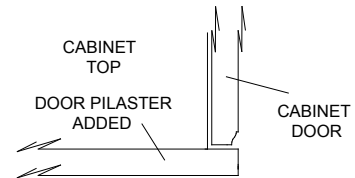

FAPILV L-R \$190

Bath Wall Cabinet with Towel Bar

Cabinet section is 30" high, 8" deep, with two adjustable shelves inside upper cabinet.

One adjustable shelf, one fixed shelf, and a towel bar provided below upper cabinet.