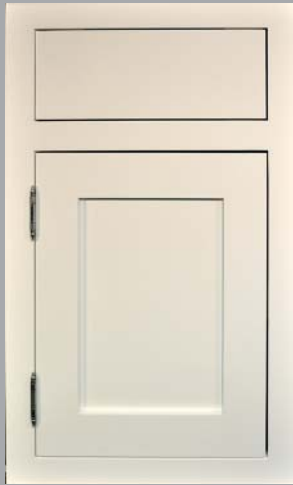

Liverpool

Williamsburg

Durham: Solid center panel & 5-part lower drawer heads standard

Jackson: 1/4" plywood center panel & slab drawer heads standard

Memphis: solid center panel; Dawson: 1/4" plywood center panel

Cover photo shows detail of Dearborn door style with country finish

NOTE: Colors may not be accurate due to limitations in the reproduction process.

Inset Doors

Cambridge

Chicago

Covington

Dearborn

Denver